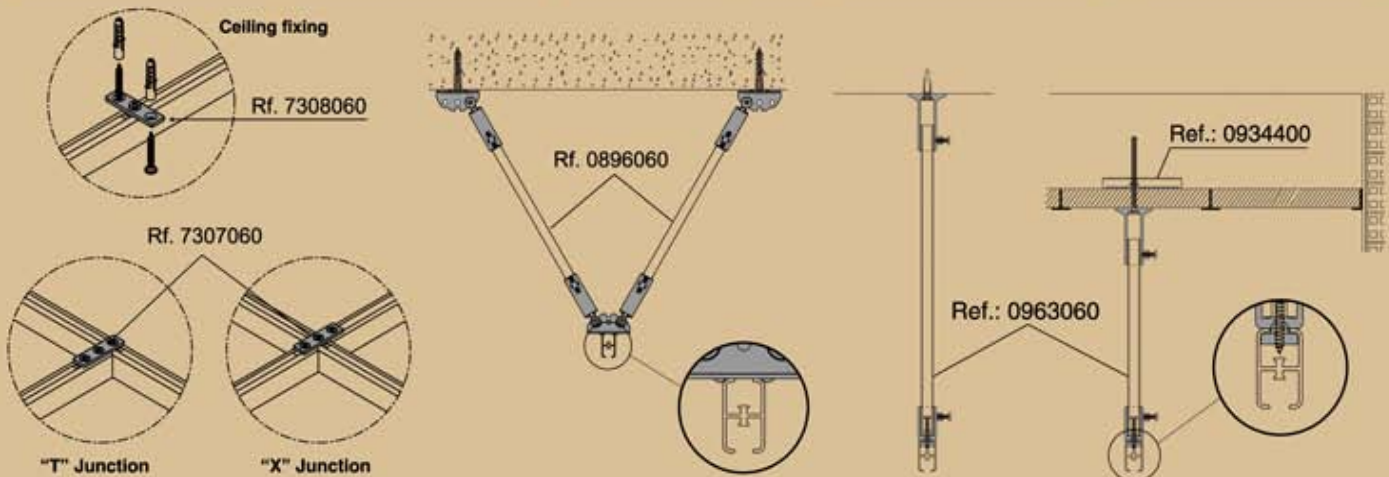

COLOURS: 06. WHITE 40. SILVER
0. BULK