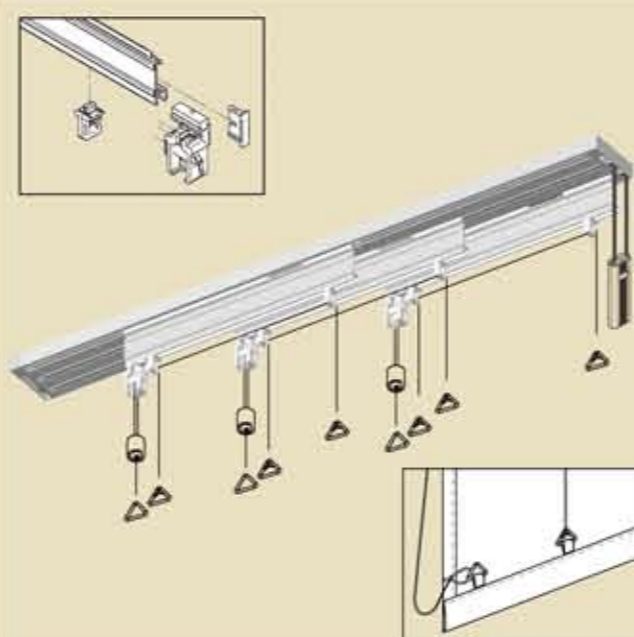

« SLIDING PANELS SYSTEM WITH ROMAN BLINDS »

WITH FIBREGLASS RODS

DESCRIPTION	REFERENCE	OUTER
Up to 0.90 m. / 35"	7181060	1
From 0.91 m. / 36"	7182060	1